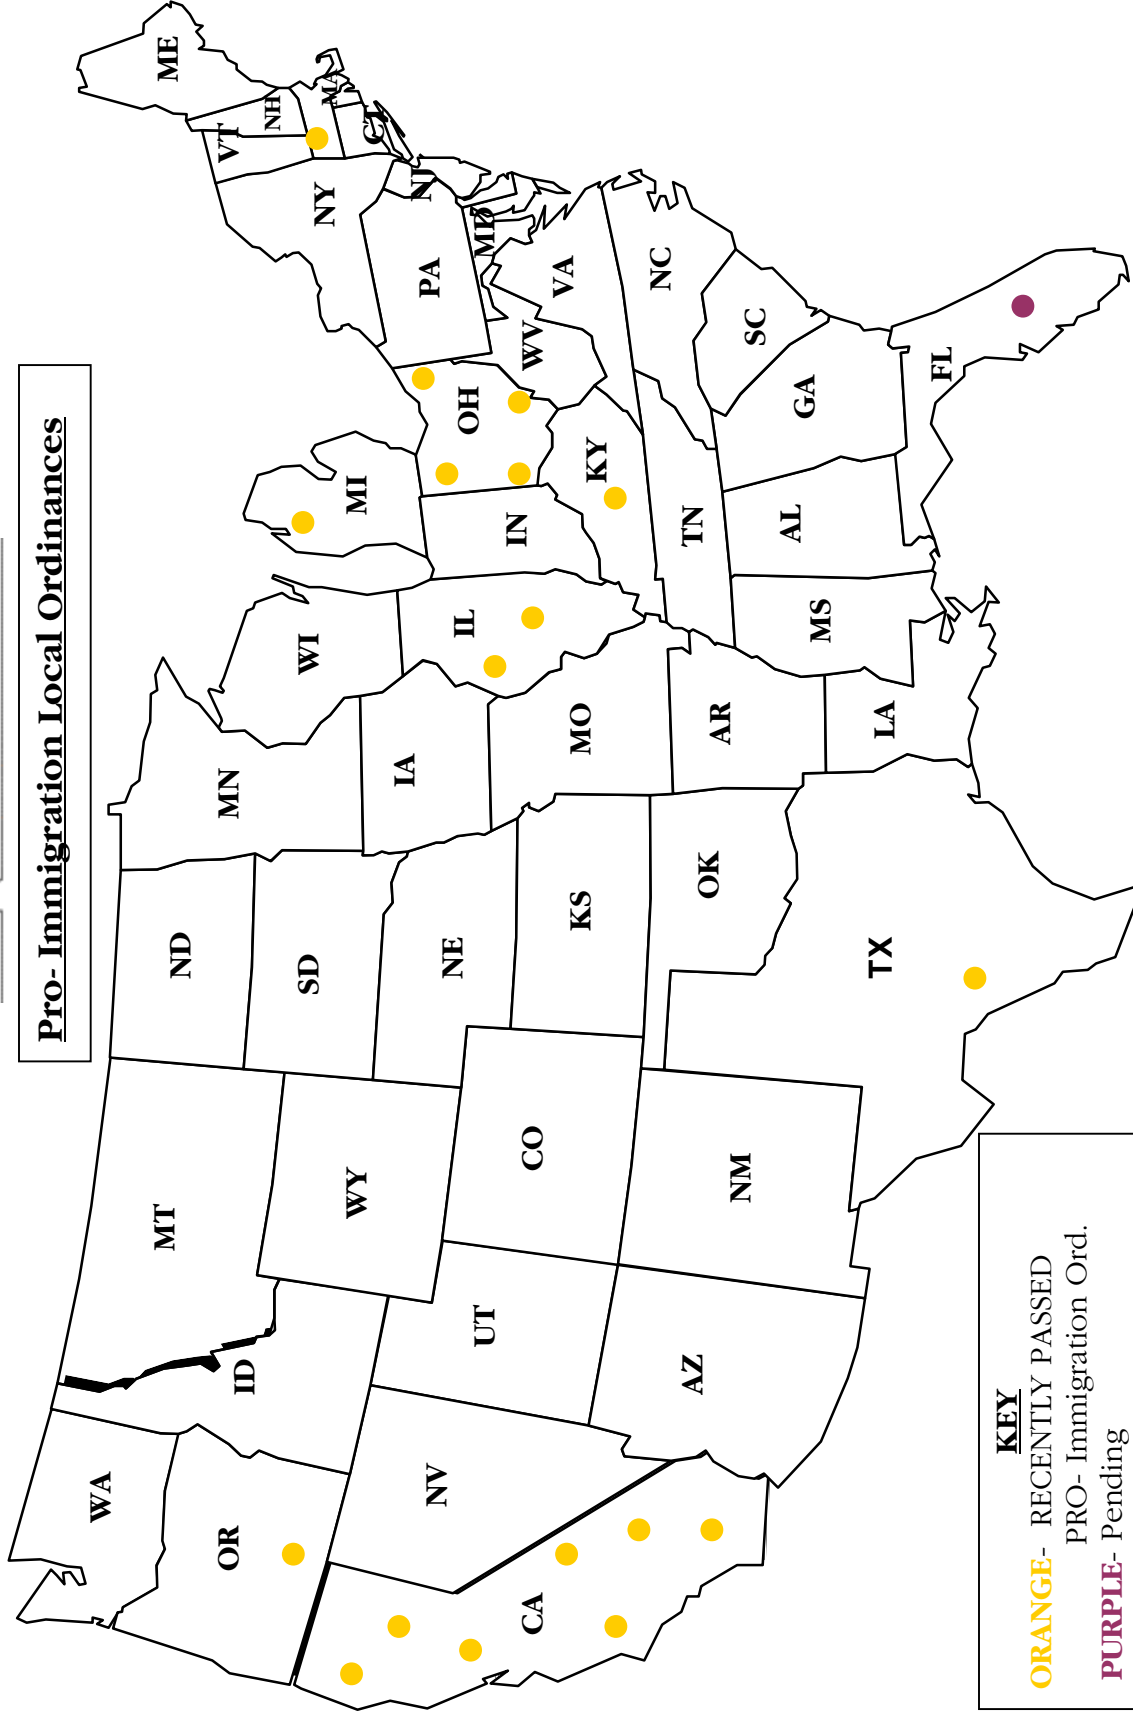

Pro- Immigration Local Ordinances

<p>KEY</p> <p>ORANGE- RECENTLY PASSED PRO- Immigration Ord.</p> <p>PURPLE- Pending</p>
<p>Updated 11/20/06 18 Passed; 1 Pending</p>